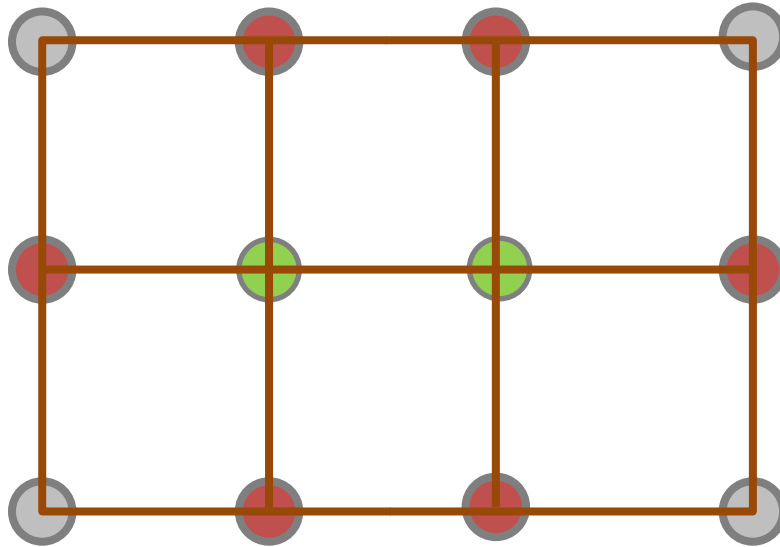

Kit 12

Cabin/Decking Size

Up to 4m x 2m

Kit 12 Components

Corner Bracket X 4

Cross Plate x 2

T Bracket x 6

8 Inch Bearing Plate and Screw Pile x 12